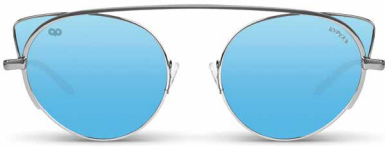

RU001

Silver | Blue Mirror