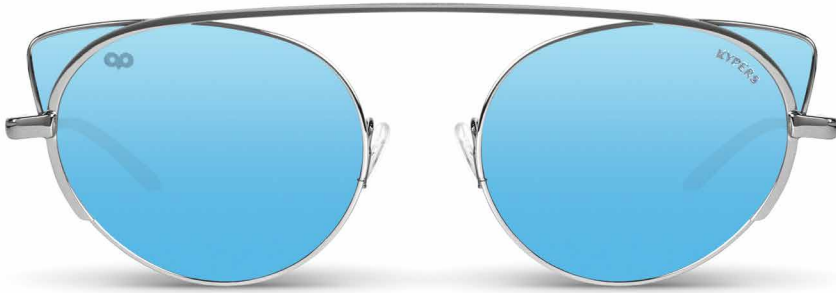

New

STAINLESS STEEL

RUSSO

55-20-130
WOMAN