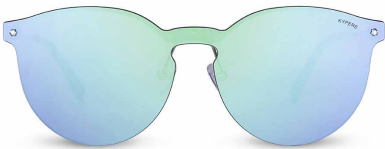

DA004

Silver | Green Revo