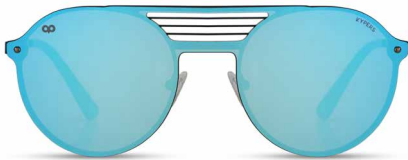

NL004

Navy Blue | Blue Mirror