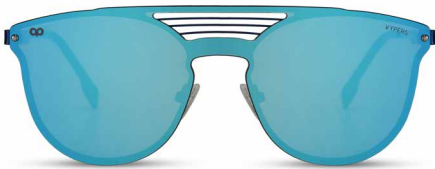

NG004

Blue | Blue Mirror